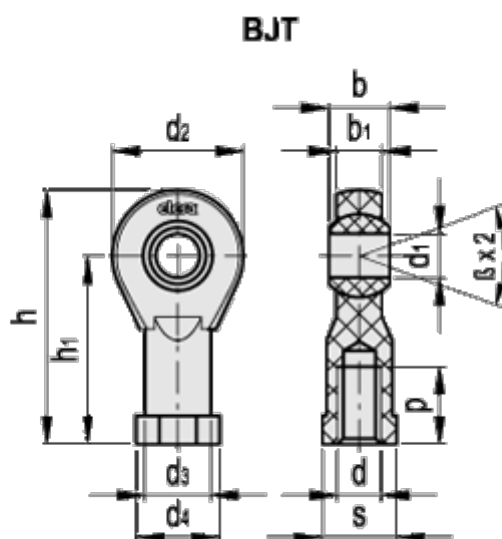

Article number: 2308470031

Description: Technopolymer rod end BJT-M12, female thread  
ELESA 470031

## Measures

b = 16.0

P = 22

d = M12

s = 19

d1 = 12.00

d2 = 34

d3 = 22

d4 = 22

h = 67

h1 = 50